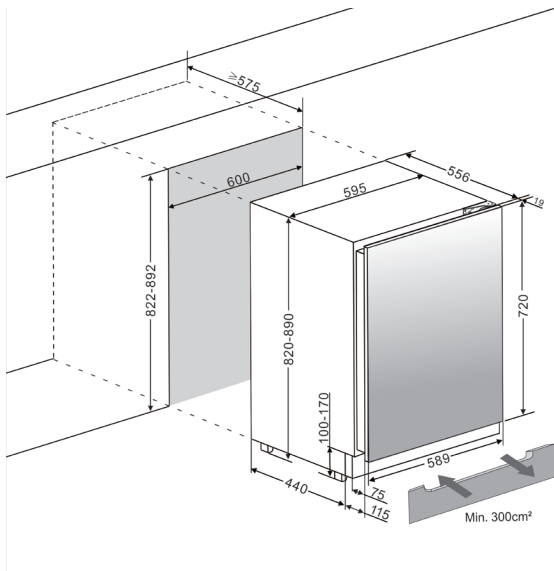

mQuvée

WineStore 78 mQuvée built-in wine cooler

PRODUCT SPECIFICATION

- Black body (colour code RAL 9005) with "technical door"
- Fully integrated wine cooler
- Adjustable temperature (5-20 degrees)
- 4 pull-out wooden shelves (beechwood)
- Compressor-based cooling system
- Fan cooling for balanced temperature (interior)

SPACE FOR 44 BOTTLES

TECHNICAL DATA

- Voltage: 220-240 V
- Effect: 100 W
- Annual power consumption: 73 kWh
- Energy class: E
- Noise level: 40 dB (A)

SIZE AND DIMENSIONS

- Dimensions: (*Width x Height x Depth*)
59,5 x 82/89 x 57 cm
- Weight: 43 kg
- Space for 44 bottles

AVAILABLE IN

- Black body (colour code RAL 9005)
with "technical door"

OTHER SPECIFICATION

- Low vibration for perfect storage of your wine bottles
- Automatic defrosting
- Winter safety system
- Fully integrated hinge from Hettich
- Carbon filter for an odour-free environment
- Adjustable feet (7 cm)
- ON/OFF button for power
- White LED lighting with ON/OFF button
- Digital display for temperature (white)
- Alarm for low/high temperature
- Alarm for open door